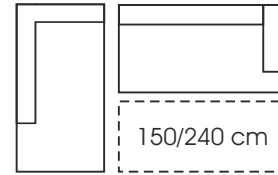

*
*
*
*
*
*
*

150 240

- * A living room corner sofa with sleep function with mattress mechanism.
- * Welga offers you this model also as a version without a sleep mechanism.
- * Easy and fast folding and unfolding.
- * Patch seat with a decorative upholstery and high resilient foam filling for long-lasting comfort.
- * Free pillows with zippers washing.
- * Sleep section 150 x 240 cm
- * Wooden legs colored according to the client's wish.

W-111

www.welga.com

, 2021
May, 2021

площ за сън
sleeping area

ЪГЛОВА ГАРНИТУРА с механизъм за сън

CORNER SOFA with mechanism

+/- 2

Explicit +/- 2 cm tolerance of all elements sizes