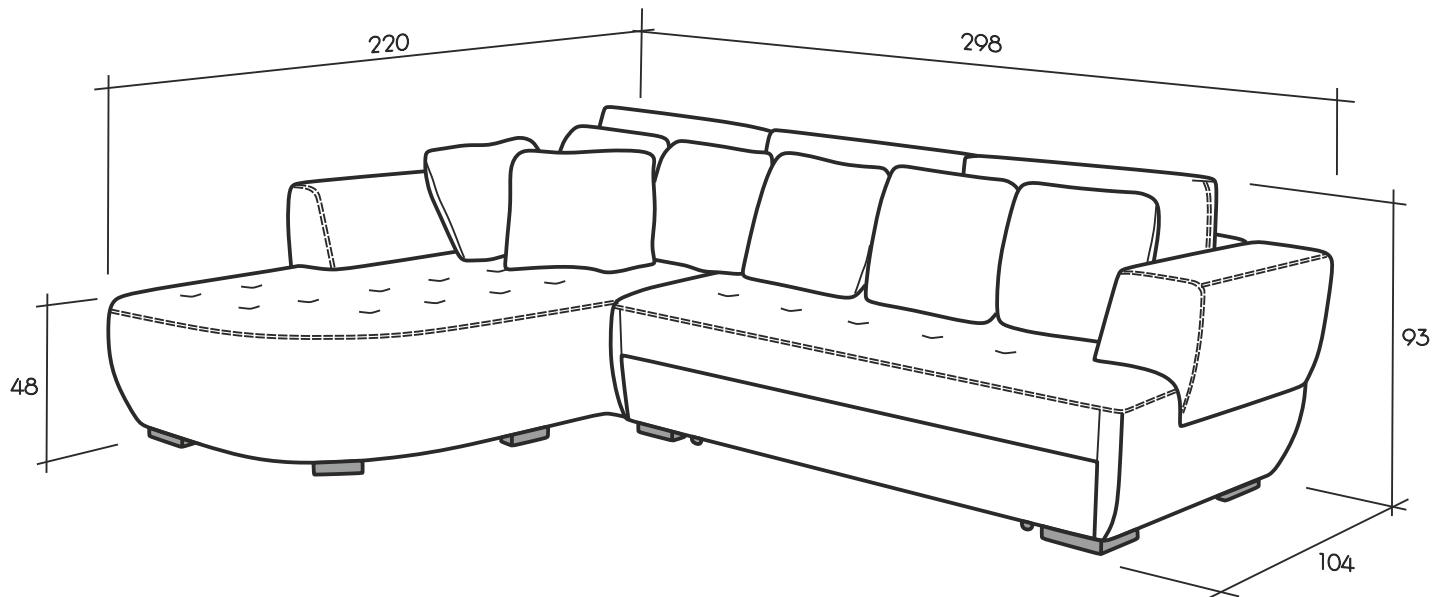

*
*
*
*
*
*
*

150 240

- * A living room corner sofa with sleep function with mattress mechanism.
- * Welga offers you this model also as a version without a sleep mechanism.
- * Easy and fast folding and unfolding.
- * Patch seat with a decorative upholstery and high resilient foam filling for long-lasting comfort.
- * Free pillows with zippers washing.
- * Sleep section 150 x 240 cm
- * Wooden legs colored according to the client's wish.

W-111

www.welga.com

, 2021
May, 2021

площ за сън
sleeping area

ЪГЛОВА ГАРНИТУРА с механизъм за сън

CORNER SOFA with mechanism

+/- 2

Explicit +/- 2 cm tolerance of all elements sizes