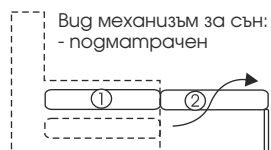

*
*
*
*
*
*
*

150 240

- * A living room corner sofa with sleep function with mattress mechanism.
- * Welga offers you this model also as a version without a sleep mechanism.
- * Easy and fast folding and unfolding.
- * Patch seat with a decorative upholstery and high resilient foam filling for long-lasting comfort.
- * Free pillows with zippers washing.
- * Sleep section 150 x 240 cm
- * Wooden legs colored according to the client's wish.