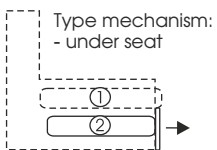

*
*
*
*
*
*
*

150 240

- * A living room corner sofa with sleep function with mattress mechanism.
- * Welga offers you this model also as a version without a sleep mechanism.
- * Easy and fast folding and unfolding.
- * Patch seat with a decorative upholstery and high resilient foam filling for long-lasting comfort.
- * Free pillows with zippers washing.
- * Sleep section 150 x 240 cm
- * Wooden legs colored according to the client's wish.